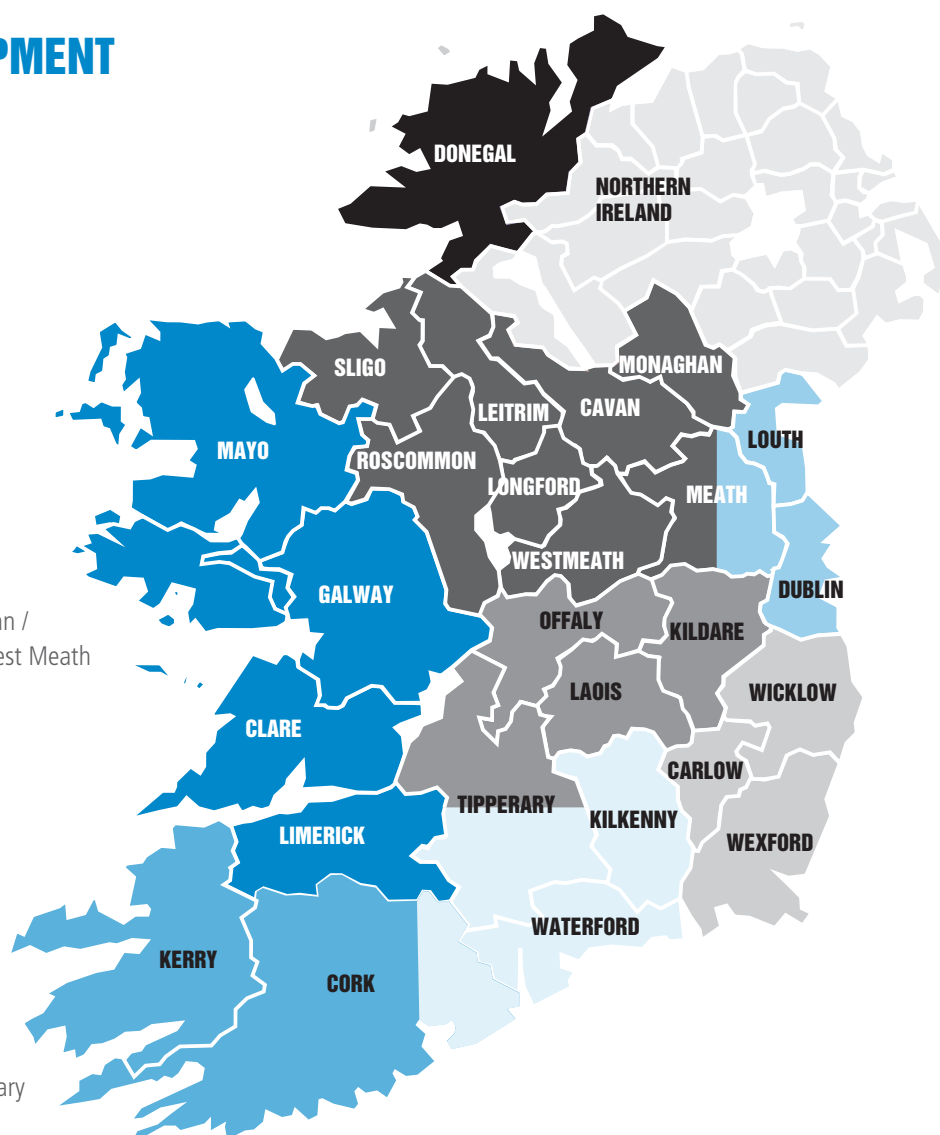

REGIONAL AGRICULTURE FINANCE TEAM

FINANCING NEW & USED EQUIPMENT

Tel. 087-6691757
Carlow / Wexford / Wicklow
jason.whitty@dllgroup.com

Tel. 087-2782934
Cork / Kerry
richard.halpin@dllgroup.com

Tel. 087-6691760
Longford / Leitrim / Cavan / Monaghan /
Westmeath / Roscommon / Sligo / West Meath
john.murtagh@dllgroup.com

Tel. 087-6691754
Waterford / Kilkenny / East Cork /
South Tipperary
tom.fives@dllgroup.com

Tel. 087-6691759
Laois / Kildare / Offaly / North Tipperary
martin.hayden@dllgroup.com

Tel. 086-8542640
Dublin / Louth / East Meath
seamus.lagan@dllgroup.com

Tel. 087-1910888
Mayo / Galway / Clare / Limerick
michael.diskin@dllgroup.com

Tel. 01-4814192
Donegal
niall.brady@dllgroup.com

CONSTRUCTION, TRANSPORTATION & INDUSTRIAL EQUIPMENT (REPUBLIC OF IRELAND)

Michael Moran

Tel. 087-7685174
michael.moran@dllgroup.com

AGRI AND CT&I – INSIDE SALES

Niall Brady

Tel. 01-4814192

Cathy Caulfield

Tel. 01-4814129

Michael Kennedy

Tel. 01-4814131

Luke O'Callaghan

Tel. 01-4814117
insidesalesireland@dllgroup.com